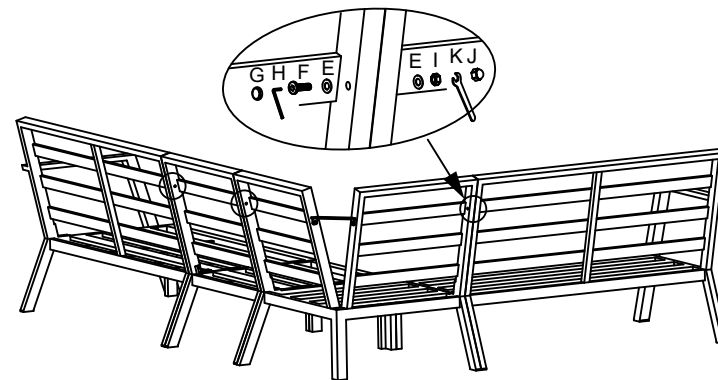

(41653)

Assembly Instruction

Part List

NO.	Pictrue	Name	Qty
A		Back	1
B		Seat	1
C		Washer	4
D		Bolt M6x25	4
E		Bolt Cover	4
F		Wrench	1
G		Back Cushion	1
H		Seat Cushion	1

(41653)

Assembly Instruction

Part List

NO.	Pictrue	Name	Qty
A		Left Sofa	1
B		Right Sofa	1
C		Corne rSofa	1
D		Single Sofa	1
E		Washer	12
F		Bolt M6x60	6
G		Bolt Cover	6
H		Wrench	1
I		Nut	6
J		Nut Cover	6
K		Spanner	1

(41653)

Assembly Instruction