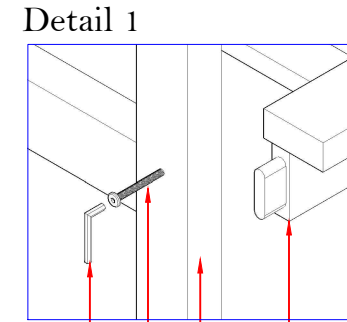

ASSEMBLY INSTRUCTION

MATERIAL OF PART

POST	QTY	COMPONENT
------	-----	-----------

SIZE = 120 x 86 x 82.5 cm

FINISH ASSEMBLY

POST	QTY	COMPONENT
A	1	SEAT 
B	1	BACK REST 
C	2	LEG L/R 
D	8	JCBC M8X50 mm 
E	1	L.5 