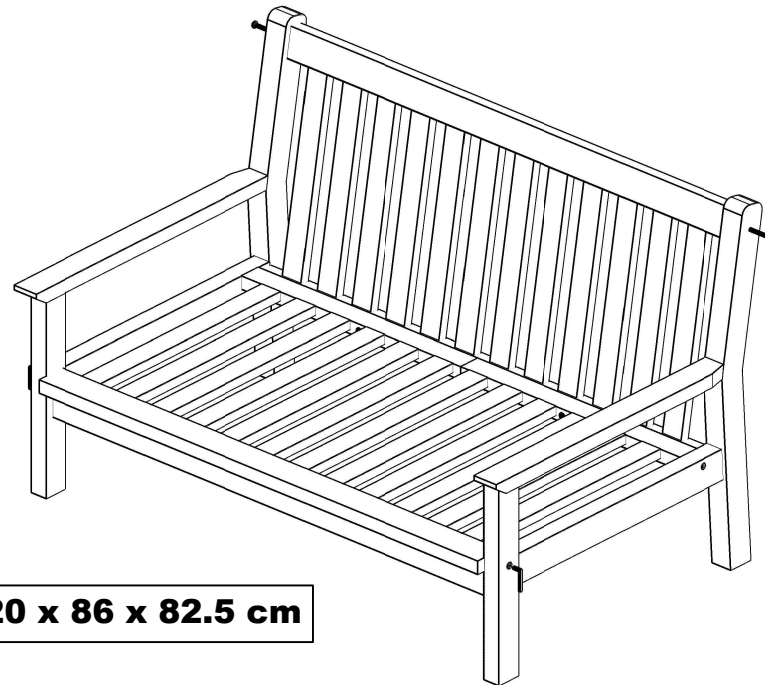

ASSEMBLY INSTRUCTION

MATERIAL OF PART

POST	QTY	COMPONENT
------	-----	-----------

SIZE = 120 x 86 x 82.5 cm

FINISH ASSEMBLY

POST	QTY	COMPONENT
A	1	SEAT 
B	1	BACK REST 
C	2	LEG L/R 
D	8	JCBC M8X50 mm 
E	1	L.5 