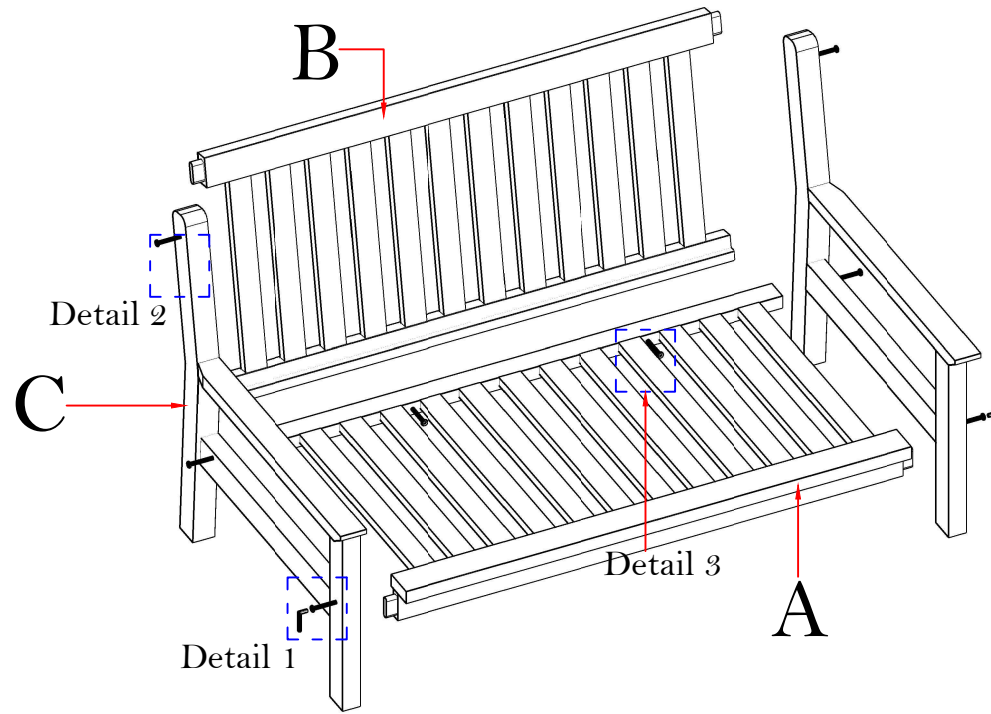

ASSEMBLY INSTRUCTION

MATERIAL OF PART

POST	QTY	COMPONENT
------	-----	-----------

SIZE = 120 x 86 x 82.5 cm

FINISH ASSEMBLY

POST	QTY	COMPONENT
A	1	SEAT 
B	1	BACK REST 
C	2	LEG L/R 
D	8	JCBC M8X50 mm 
E	1	L.5 