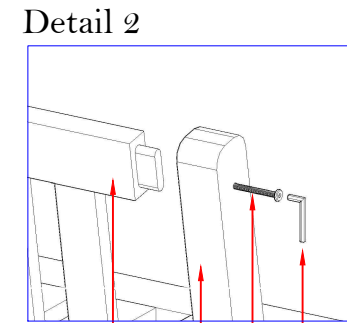

ASSEMBLY INSTRUCTION

MATERIAL OF PART

POST	QTY	COMPONENT
------	-----	-----------

SIZE = 120 x 86 x 82.5 cm

FINISH ASSEMBLY

POST	QTY	COMPONENT
A	1	SEAT 
B	1	BACK REST 
C	2	LEG L/R 
D	8	JCBC M8X50 mm 
E	1	L.5 