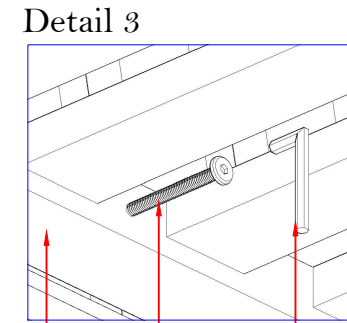

ASSEMBLY INSTRUCTION

MATERIAL OF PART

POST	QTY	COMPONENT
------	-----	-----------

SIZE = 120 x 86 x 82.5 cm

FINISH ASSEMBLY

POST	QTY	COMPONENT
A	1	SEAT 
B	1	BACK REST 
C	2	LEG L/R 
D	8	JCBC M8X50 mm 
E	1	L.5 