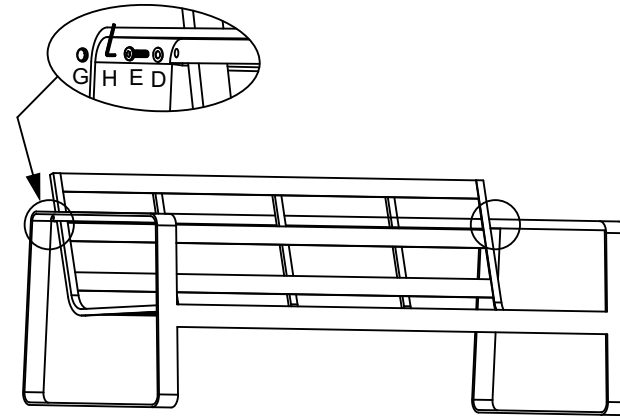

Assembly Instruction

Part List

NO.	Pictrue	Name	Qty
A		Frame	1
B-L		Left Arm	1
B-R		Right Arm	1
C		Connect Tube	1
D		Washer	10
E		Bolt M6x15	4
F		Bolt M6x10	4
G		Bolt Cover	10
H		Wrench	1
J		Bolt M6x20	2
K		Back Cushion	1
L		Seat Cushion	1

(41651)

Assembly Instruction

Part List

NO.	Pictrue	Name	Qty
A		Frame	1
B-L		Left Arm	1
B-R		Right Arm	1
C		Connect Tube	1
D		Washer	10
E		Bolt M6x15	4
F		Bolt M6x10	4
G		Bolt Cover	10
H		Wrench	1
J		Bolt M6x20	2
K		Back Cushion	3
L		Seat Cushion	3

(41651)

Assembly Instruction

Part List

NO.	Pictrue	Name	Qty
A		Frame	1
B		Leg	2
C		Connect Tube	1
D		Washer	10
E		Bolt M6x18	6
F		Bolt M6x10	4
G		Bolt Cover	10
H		Wrench	1

(41651)