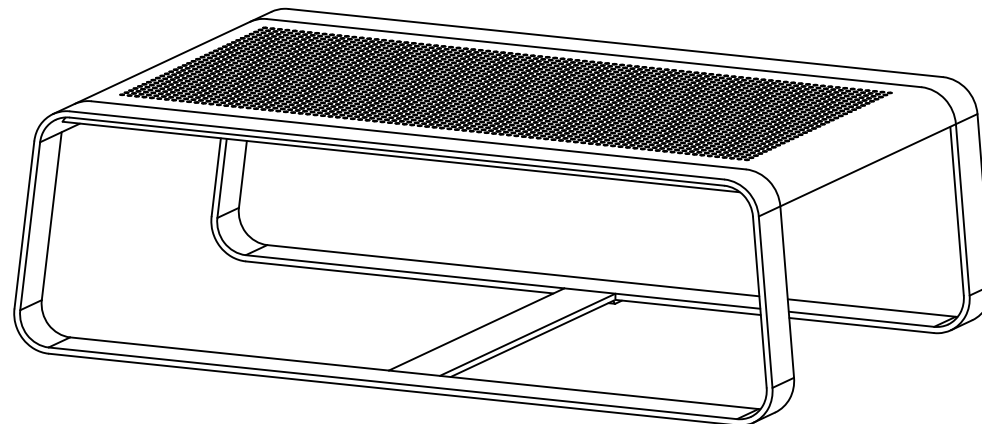

Assembly Instruction

Part List

NO.	Pictrue	Name	Qty
A		Frame	1
B-L		Left Arm	1
B-R		Right Arm	1
C		Connect Tube	1
D		Washer	10
E		Bolt M6x15	4
F		Bolt M6x10	4
G		Bolt Cover	10
H		Wrench	1
J		Bolt M6x20	2
K		Back Cushion	1
L		Seat Cushion	1

(41651)

Assembly Instruction

Part List

NO.	Pictrue	Name	Qty
A		Frame	1
B-L		Left Arm	1
B-R		Right Arm	1
C		Connect Tube	1
D		Washer	10
E		Bolt M6x15	4
F		Bolt M6x10	4
G		Bolt Cover	10
H		Wrench	1
J		Bolt M6x20	2
K		Back Cushion	3
L		Seat Cushion	3

(41651)

Assembly Instruction

Part List

NO.	Pictrue	Name	Qty
A		Frame	1
B		Leg	2
C		Connect Tube	1
D		Washer	10
E		Bolt M6x18	6
F		Bolt M6x10	4
G		Bolt Cover	10
H		Wrench	1

(41651)