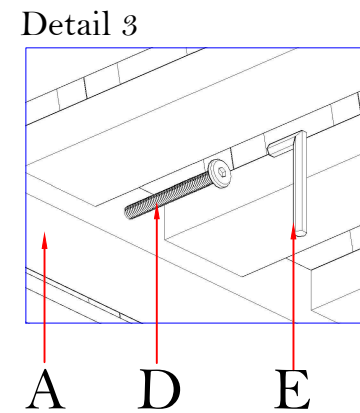

ASSEMBLY INSTRUCTION

MATERIAL OF PART

POST	QTY	COMPONENT
------	-----	-----------

POST	QTY	COMPONENT
A	1	SEAT
B	1	BACK REST
C	2	LEG L/R
D	9	JCBC M8X50 mm
E	1	L.5

SIZE = 180 x 86 x 82.5 cm

FINISH ASSEMBLY