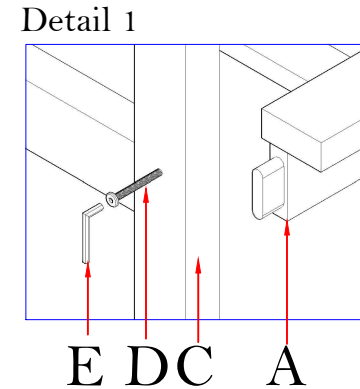

ASSEMBLY INSTRUCTION

MATERIAL OF PART

POST	QTY	COMPONENT
------	-----	-----------

POST	QTY	COMPONENT
A	1	SEAT
B	1	BACK REST
C	2	LEG L/R
D	9	JCBC M8X50 mm
E	1	L.5

SIZE = 180 x 86 x 82.5 cm

FINISH ASSEMBLY