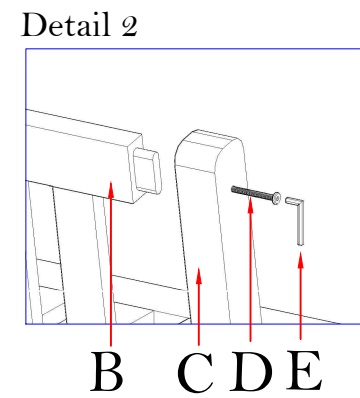

ASSEMBLY INSTRUCTION

MATERIAL OF PART

POST	QTY	COMPONENT
------	-----	-----------

POST	QTY	COMPONENT
A	1	SEAT
B	1	BACK REST
C	2	LEG L/R
D	9	JCBC M8X50 mm
E	1	L.5

SIZE = 180 x 86 x 82.5 cm

FINISH ASSEMBLY