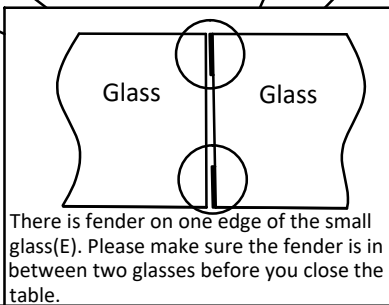

Assembly Instructions

IMPORTANT,RETAIN FOR FUTURE REFERENCE:READ CAREFULLY

Caution: Assemble only with assistance from adults.Do not assemble in presence of children and or being assisted by a child.

A	B	C	D	E	F
				 600x1000x8mm	 1600x1000x8mm
1PC	1PC	1PC	1PC	2PCS	1PC
<p>1</p>  <p>Caution: Please tighten the screw.</p>			<p>2</p>  <p>Caution: Please tighten the screw.</p>		
<p>3</p>  <p>Caution: Please keep closed completely and ensure size is 160cm.</p>			<p>4</p> 		
<p>5</p>  <p>Caution: Please ensure that the four corners of the glass(F) align with the frame(A&B).</p>			<p>6</p> 		

The screw can be adjusted with screwdriver to make the top on a same level.

Instruction For Opening

IMPORTANT,RETAIN FOR FUTURE REFERENCE:READ CAREFULLY

Caution: Assemble only with assistance from adults.Do not assemble in presence of children and or being assisted by a child.

H

(Glass corner protector Storage box)

1PC

There is fender on one edge of the small glass(E). Please make sure the fender is in between two glasses before you close the table.

4

① Please take away the glass corner protector(G) and put them into storage box(H).