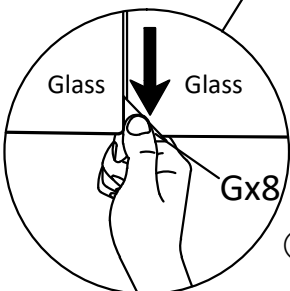

Assembly Instructions

IMPORTANT,RETAIN FOR FUTURE REFERENCE:READ CAREFULLY

Caution: Assemble only with assistance from adults.Do not assemble in presence of children and or being assisted by a child.

A	B	C	D	E	F
				 600x1000x8mm	 1600x1000x8mm
1PC	1PC	1PC	1PC	2PCS	1PC
<p>1</p>  <p>Caution: Please tighten the screw.</p>			<p>2</p>  <p>Caution: Please tighten the screw.</p>		
<p>3</p>  <p>Caution: Please keep closed completely and ensure size is 160cm.</p>			<p>4</p> 		
<p>5</p>  <p>Caution: Please ensure that the four corners of the glass(F) align with the frame(A&B).</p>			<p>6</p> 		

H

(Glass corner protector Storage box)

1PC

There is fender on one edge of the small glass(E). Please make sure the fender is in between two glasses before you close the table.

4

① Please take away the glass corner protector(G) and put them into storage box(H).

② Close slowly in order to avoid the glass smashed

5

① lock

② Suck the storage box(H) under the glass and keep it for next use.

H

Instruction For Closing

IMPORTANT,RETAIN FOR FUTURE REFERENCE:READ CAREFULLY