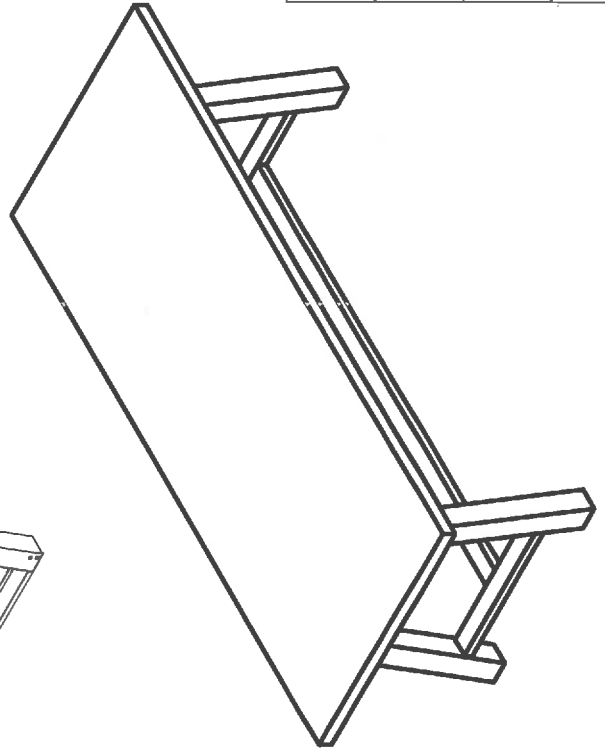

ASSEMBLY INSTRUCTION CENTO TABLE

A	 Bolt M8x15mm	4
B	 WASHER Ø 22X2 MM	12
C	 Bolt M8x110mm	8
	