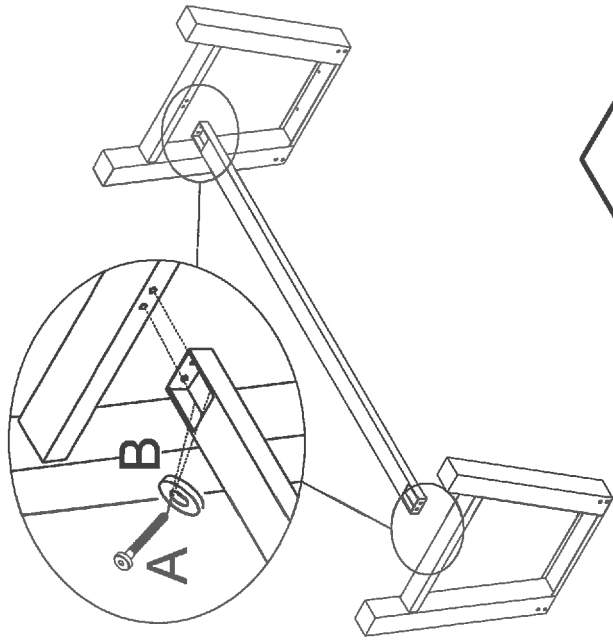

ASSEMBLY INSTRUCTION CENTO TABLE

A	 Bolt M8x15mm	4
B	 WASHER Ø 22X2 MM	12
C	 Bolt M8x110mm	8
	