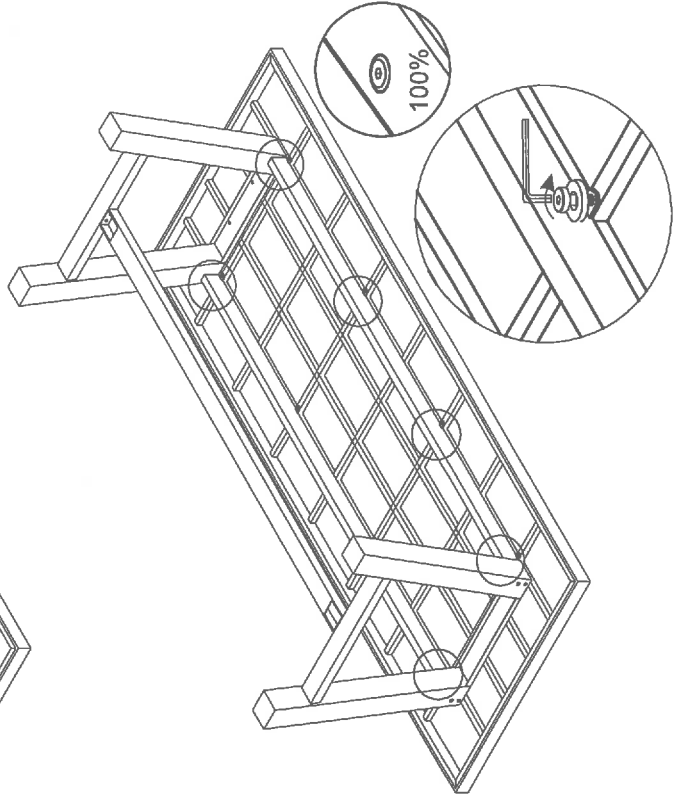

ASSEMBLY INSTRUCTION CENTO TABLE

A	 Bolt M8x15mm	4
B	 WASHER Ø 22X2 MM	12
C	 Bolt M8x110mm	8
	