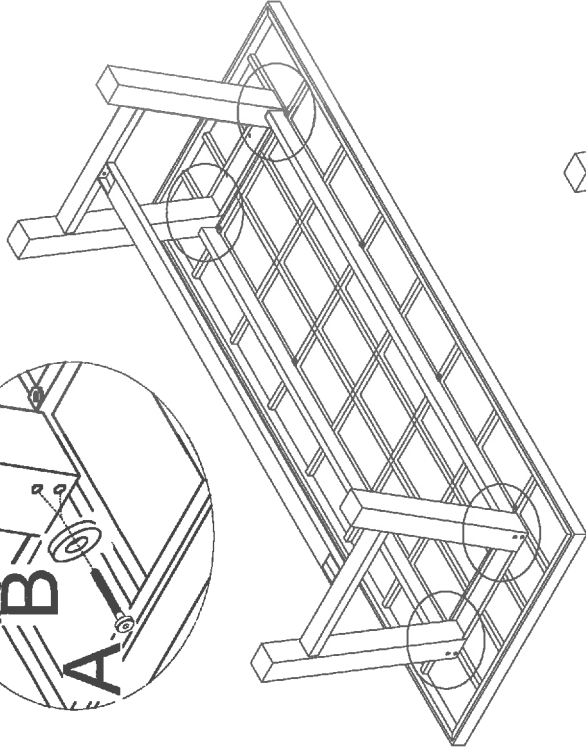

ASSEMBLY INSTRUCTION CENTO TABLE

A	 Bolt M8x15mm	4
B	 WASHER Ø 22X2 MM	12
C	 Bolt M8x110mm	8
	